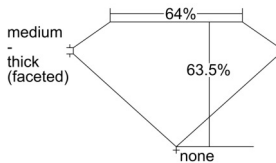

GIA®

FACSIMILE

GIA REPORT 6505793828

Verify this report at GIA.edu

GIA NATURAL DIAMOND DOSSIER®

October 30, 2024
GIA Report Number 6505793828
Shape and Cutting Style ..... Oval Brilliant
Measurements ..... 5.72 x 4.15 x 2.64 mm

GRADING RESULTS

Carat Weight ..... 0.40 carat
Color Grade ..... E
Clarity Grade VVS1

ADDITIONAL GRADING INFORMATION

Polish ..... Excellent
Symmetry ..... Very Good
Fluorescence ..... Medium Blue
Clarity Characteristics ..... Pinpoint, Feather
Inscription(s): GIA 6505793828

PROPORTIONS

Profile not to actual proportions

GRADING SCALES

GIA COLOR SCALE		GIA CLARITY SCALE			
COLORLESS	D	VERY VERY SLIGHTLY INCLUDED	FLAWLESS		
	E		INTERNALLY FLAWLESS		
	F		VVS₁		
	NEAR COLORLESS	G	VERY SLIGHTLY INCLUDED	VVS₂	
		H		VS₁	
		FANT	I	SLIGHTLY INCLUDED	VS₂
			J		SI₁
	LIGHT	K	INCLUDED	SI₂	
		L		I₁	
		M		I₂	
N		NOT GRADED	I₃		
O					
P					
Q					
R					
S					
T					
U					
V					
W					
X					
Y					
Z