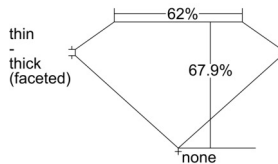

GIA®

FACSIMILE

GIA REPORT 6505795839

Verify this report at GIA.edu

GIA NATURAL DIAMOND DOSSIER®

November 07, 2024
GIA Report Number 6505795839
Shape and Cutting Style ..... Cushion Modified Brilliant
Measurements ..... 5.32 x 4.35 x 2.96 mm

GRADING RESULTS

Carat Weight ..... 0.52 carat
Color Grade I
Clarity Grade VS1

ADDITIONAL GRADING INFORMATION

Polish ..... Excellent
Symmetry ..... Excellent
Fluorescence ..... None
Clarity Characteristics ..... Crystal, Needle, Pinpoint
Inscription(s): GIA 6505795839

PROPORTIONS

Profile not to actual proportions

GRADING SCALES

GIA COLOR SCALE		GIA CLARITY SCALE			
COLORLESS	D	VERY VERY SLIGHTLY INCLUDED	FLAWLESS		
	E		INTERNALLY FLAWLESS		
	F	VERY SLIGHTLY INCLUDED	VVS₁		
	G		VVS₂		
	H		VS₁		
	NEAR COLORLESS	I	SLIGHTLY INCLUDED	VS₂	
		J		SI₁	
		FAINT	K	INCLUDED	SI₂
			L		I₁
			M		I₂
VERT LIGHT	N	LIGHT	I₃		
	O				
	P				
	Q				
	R