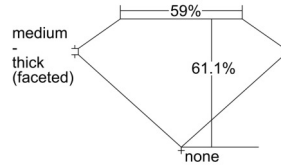

GIA®

FACSIMILE

GIA REPORT 6505797215

Verify this report at GIA.edu

GIA NATURAL DIAMOND DOSSIER®

November 05, 2024
GIA Report Number 6505797215
Shape and Cutting Style ..... Pear Brilliant
Measurements ..... 7.00 x 4.19 x 2.56 mm

GRADING RESULTS

Carat Weight ..... 0.43 carat
Color Grade ..... G
Clarity Grade VVS1

ADDITIONAL GRADING INFORMATION

Polish ..... Excellent
Symmetry ..... Excellent
Fluorescence ..... None
Clarity Characteristics..... Pinpoint, Feather, Surface Graining
Inscription(s): GIA 6505797215

PROPORTIONS

Profile not to actual proportions

GRADING SCALES

GIA COLOR SCALE		GIA CLARITY SCALE			
COLORLESS	D	VERY VERY SLIGHTLY INCLUDED	FLAWLESS		
	E		INTERNALLY FLAWLESS		
	F	VERY SLIGHTLY INCLUDED	VVS₁		
	G		VVS₂		
	H		VS₁		
	NEAR COLORLESS	I	SLIGHTLY INCLUDED	VS₂	
		J		SI₁	
		FAINT	K	INCLUDED	SI₂
			L		I₁
			M		I₂
VERT LIGHT	N	INCLUDED	I₃		
	O				
	P				
	Q				
	R				
LIGHT	S				
	T				
	U				
	V				
	W				
X					
Y					
Z