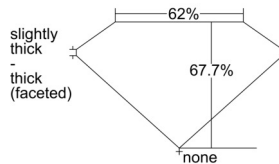

GIA®

FACSIMILE

GIA REPORT 6505799971

Verify this report at GIA.edu

GIA NATURAL DIAMOND DOSSIER®

November 05, 2024
GIA Report Number 6505799971
Shape and Cutting Style ..... Cushion Modified Brilliant
Measurements ..... 4.48 x 4.40 x 2.98 mm

GRADING RESULTS

Carat Weight ..... 0.51 carat
Color Grade ..... F
Clarity Grade VS1

ADDITIONAL GRADING INFORMATION

Polish ..... Excellent
Symmetry ..... Excellent
Fluorescence ..... Medium Blue
Clarity Characteristics ..... Crystal, Feather, Pinpoint
Inscription(s): GIA 6505799971

PROPORTIONS

Profile not to actual proportions

GRADING SCALES

GIA COLOR SCALE		GIA CLARITY SCALE			
COLORLESS	D	VERY VERY SLIGHTLY INCLUDED	FLAWLESS		
	E		INTERNALLY FLAWLESS		
	F		VS₁		
	NEAR COLORLESS	G	VERY SLIGHTLY INCLUDED	VS₂	
		H		VS₁	
		FAINT	I	SLIGHTLY INCLUDED	VS₂
			J		SI₁
	K		SI₂		
	LIGHT		L	INCLUDED	I₁
			M		I₂
N			I₃		
O					
P					
Q					
R