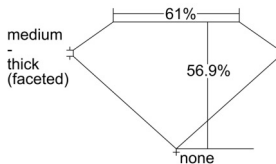

GIA®

FACSIMILE

GIA REPORT 6505800278

Verify this report at GIA.edu

GIA NATURAL DIAMOND DOSSIER®

November 06, 2024
GIA Report Number 6505800278
Shape and Cutting Style ..... Heart Brilliant
Measurements ..... 4.03 x 4.74 x 2.70 mm

GRADING RESULTS

Carat Weight ..... 0.30 carat
Color Grade ..... F
Clarity Grade VS2

ADDITIONAL GRADING INFORMATION

Polish ..... Excellent
Symmetry ..... Very Good
Fluorescence ..... None
Clarity Characteristics ..... Crystal, Feather
Inscription(s): GIA 6505800278

PROPORTIONS

Profile not to actual proportions

GRADING SCALES

GIA COLOR SCALE		GIA CLARITY SCALE			
COLORLESS	D	VERY VERY SLIGHTLY INCLUDED	FLAWLESS		
	E		INTERNALLY FLAWLESS		
	F		VVS₁		
	G		VVS₂		
	NEAR COLORLESS	H	VERY SLIGHTLY INCLUDED	VS₁	
		I		VS₂	
		FAINT	J	SLIGHTLY INCLUDED	I₁
			K		I₂
	L		I₃		
	M				
N					
O					
VERT LIGHT	P	INCLUDED			
	Q				
	R				
	S				
	T				
	U				
	V				
	W				
LIGHT	X				
	Y				
	Z