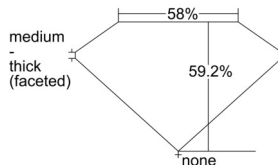

GIA®

FACSIMILE

GIA REPORT 6505802447

Verify this report at GIA.edu

GIA NATURAL DIAMOND DOSSIER®

November 05, 2024
GIA Report Number 6505802447
Shape and Cutting Style ..... Heart Brilliant
Measurements ..... 5.28 x 6.13 x 3.63 mm

GRADING RESULTS

Carat Weight ..... 0.70 carat
Color Grade ..... G
Clarity Grade SI1

ADDITIONAL GRADING INFORMATION

Polish ..... Very Good
Symmetry ..... Excellent
Fluorescence ..... None
Clarity Characteristics ..... Cloud, Feather
Inscription(s): GIA 6505802447

PROPORTIONS

Profile not to actual proportions

GRADING SCALES

GIA COLOR SCALE		GIA CLARITY SCALE			
COLORLESS	D	VERY VERY SLIGHTLY INCLUDED	FLAWLESS		
	E		INTERNALLY FLAWLESS		
	F	VERY SLIGHTLY INCLUDED	VVS₁		
	G		VVS₂		
	H		VS₁		
	NEAR COLORLESS	I	SLIGHTLY INCLUDED	VS₂	
		J		SI₁	
		FAINT	K	INCLUDED	SI₂
			L		I₁
			M		I₂
VERT LIGHT	N	INCLUDED	I₃		
	O				
	P				
	Q				
	R				
LIGHT	S				
	T				
	U				
	V				
	W				
X					
Y					
Z