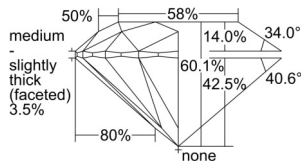

GIA®

FACSIMILE

GIA REPORT 6505805588

Verify this report at GIA.edu

GIA NATURAL DIAMOND DOSSIER®

November 14, 2024
GIA Report Number 6505805588
Shape and Cutting Style ..... Round Brilliant
Measurements ..... 5.12 - 5.14 x 3.08 mm

GRADING RESULTS

Carat Weight ..... 0.50 carat
Color Grade ..... G
Clarity Grade S11
Cut Grade ..... Excellent

ADDITIONAL GRADING INFORMATION

Polish ..... Excellent
Symmetry ..... Excellent
Fluorescence ..... None
Clarity Characteristics ..... Crystal, Feather, Cloud
Inscription(s): GIA 6505805588

PROPORTIONS

Profile to actual proportions

GRADING SCALES

GIA COLOR SCALE	GIA CLARITY SCALE	GIA CUT SCALE	
D	FLAWLESS	EXCELLENT	
E	INTERNALLY FLAWLESS		
F		VVS₁	VERY GOOD
G	VVS₂		
H	VS₁	GOOD	
I	VS₂		
J	S1₁	FAIR	
K	S1₂		
L	I₁	POOR	
M	I₂		
N	I₃		
O			
P			
Q			
R			
S			
T			
U			
V			
W			
X			
Y			
Z