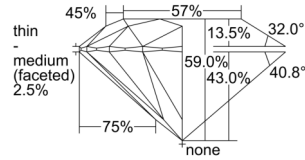

GIA®

FACSIMILE

GIA REPORT 6505805708

Verify this report at GIA.edu

GIA NATURAL DIAMOND DOSSIER®

November 14, 2024
GIA Report Number 6505805708
Shape and Cutting Style ..... Round Brilliant
Measurements ..... 5.53 - 5.56 x 3.27 mm

GRADING RESULTS

Carat Weight ..... 0.60 carat
Color Grade ..... K, Faint Brown
Clarity Grade VVS1
Cut Grade ..... Excellent

ADDITIONAL GRADING INFORMATION

Polish ..... Excellent
Symmetry ..... Excellent
Fluorescence ..... Faint
Clarity Characteristics ..... Pinpoint, Internal Graining
Inscription(s): GIA 6505805708

PROPORTIONS

Profile to actual proportions