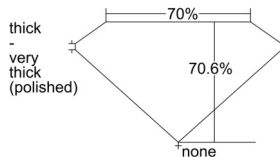

GIA®

FACSIMILE

GIA REPORT 6505820975

Verify this report at GIA.edu

GIA NATURAL DIAMOND DOSSIER®

November 07, 2024
GIA Report Number 6505820975
Shape and Cutting Style ..... Square Modified Brilliant
Measurements ..... 4.95 x 4.93 x 3.48 mm

GRADING RESULTS

Carat Weight ..... 0.72 carat
Color Grade ..... G
Clarity Grade VS1

ADDITIONAL GRADING INFORMATION

Polish ..... Excellent
Symmetry ..... Very Good
Fluorescence ..... None
Clarity Characteristics ..... Cloud
Inscription(s): GIA 6505820975

PROPORTIONS

Profile not to actual proportions

GRADING SCALES

GIA COLOR SCALE		GIA CLARITY SCALE			
COLORLESS	D	VERY VERY SLIGHTLY INCLUDED	FLAWLESS		
	E		INTERNALLY FLAWLESS		
	F	VERY SLIGHTLY INCLUDED	VS₁		
	G		VS₂		
	H		VS₁		
	NEAR COLORLESS	I	SLIGHTLY INCLUDED	SI₁	
		J		SI₂	
		FAINT	K	INCLUDED	I₁
			L		I₂
			M		I₃
VERT LIGHT	N				
	O				
	P				
	Q				
	R				
LIGHT	S				
	T				
	U				
	V				
	W				
	X				
	Y				
	Z