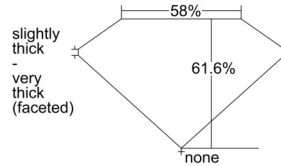

GIA®

FACSIMILE

GIA REPORT 6505821936

Verify this report at GIA.edu

GIA NATURAL DIAMOND DOSSIER®

November 07, 2024
GIA Report Number 6505821936
Shape and Cutting Style ..... Heart Brilliant
Measurements ..... 4.29 x 5.06 x 3.12 mm

GRADING RESULTS

Carat Weight ..... 0.40 carat
Color Grade ..... D
Clarity Grade VS1

ADDITIONAL GRADING INFORMATION

Polish ..... Excellent
Symmetry ..... Very Good
Fluorescence ..... None
Clarity Characteristics ..... Twinning Wisp, Pinpoint
Inscription(s): GIA 6505821936

PROPORTIONS

Profile not to actual proportions

GRADING SCALES

GIA COLOR SCALE		GIA CLARITY SCALE				
COLORLESS	D	VERY SLIGHTLY INCLUDED	FLAWLESS			
	E		INTERNALLY FLAWLESS			
	F	SLIGHTLY INCLUDED	VS₁			
	G		VS₂			
	H		VS₁			
	NEAR COLORLESS	I	VERY SLIGHTLY INCLUDED	VS₂		
		J		SI₁		
		K		SI₂		
		FAINT		L	INCLUDED	I₁
				M		I₂
N	I₃					
VERT LIGHT	O	LIGHT				
	P					
	Q					
	R					
	S					
	T					
	U					
V						
W						
X						
Y						
Z