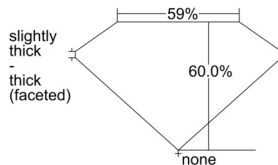

GIA®

FACSIMILE

GIA REPORT 6505823551

Verify this report at GIA.edu

GIA NATURAL DIAMOND DOSSIER®

November 07, 2024
GIA Report Number 6505823551
Shape and Cutting Style ..... Oval Brilliant
Measurements ..... 7.47 x 5.25 x 3.15 mm

GRADING RESULTS

Carat Weight ..... 0.80 carat
Color Grade ..... F
Clarity Grade S11

ADDITIONAL GRADING INFORMATION

Polish ..... Excellent
Symmetry ..... Excellent
Fluorescence ..... None
Clarity Characteristics ..... Crystal, Feather
Inscription(s): GIA 6505823551

PROPORTIONS

Profile not to actual proportions

GRADING SCALES

GIA COLOR SCALE		GIA CLARITY SCALE			
COLORLESS	D	VERY VERY SLIGHTLY INCLUDED	FLAWLESS		
	E		INTERNALLY FLAWLESS		
	F	VERY SLIGHTLY INCLUDED	VVS₁		
	G		VVS₂		
	H		VS₁		
	NEAR COLORLESS	I	SLIGHTLY INCLUDED	VS₂	
		J		S1₁	
		FAINT	K	INCLUDED	S1₂
			L		I₁
			M		I₂
VERT LIGHT	N	LIGHT	I₃		
	O				
	P				
	Q				
	R