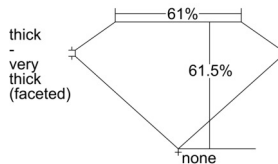

GIA®

FACSIMILE

GIA REPORT 6505823563

Verify this report at GIA.edu

GIA NATURAL DIAMOND DOSSIER®

November 07, 2024
GIA Report Number 6505823563
Shape and Cutting Style ..... Oval Brilliant
Measurements ..... 7.43 x 5.45 x 3.35 mm

GRADING RESULTS

Carat Weight ..... 0.90 carat
Color Grade ..... G
Clarity Grade VS2

ADDITIONAL GRADING INFORMATION

Polish ..... Excellent
Symmetry ..... Very Good
Fluorescence ..... None
Clarity Characteristics ..... Feather
Inscription(s): GIA 6505823563

PROPORTIONS

Profile not to actual proportions

GRADING SCALES

GIA COLOR SCALE		GIA CLARITY SCALE			
COLORLESS	D	VERY VERY SLIGHTLY INCLUDED	FLAWLESS		
	E		INTERNALLY FLAWLESS		
	F	VERY SLIGHTLY INCLUDED	VVS₁		
	G		VVS₂		
	H		VS₁		
	NEAR COLORLESS	I	SLIGHTLY INCLUDED	VS₂	
		J		SI₁	
		FAINT	K	INCLUDED	SI₂
			L		I₁
			M		I₂
VERT LIGHT	N	LIGHT	I₃		
	O				
	P				
	Q				
	R