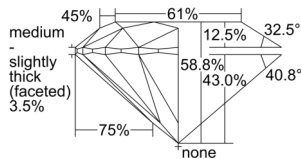

GIA®

FACSIMILE

GIA REPORT 6505845911

Verify this report at GIA.edu

GIA NATURAL DIAMOND DOSSIER®

November 12, 2024
GIA Report Number 6505845911
Shape and Cutting Style ..... Round Brilliant
Measurements ..... 5.78 - 5.81 x 3.41 mm

GRADING RESULTS

Carat Weight ..... 0.70 carat
Color Grade ..... E
Clarity Grade VS1
Cut Grade ..... Excellent

ADDITIONAL GRADING INFORMATION

Polish ..... Excellent
Symmetry ..... Excellent
Fluorescence ..... None
Clarity Characteristics..... Crystal, Feather, Needle, Pinpoint
Inspection(s): GIA 6505845911

PROPORTIONS

Profile to actual proportions

GRADING SCALES

GIA COLOR SCALE	GIA CLARITY SCALE	GIA CUT SCALE		
COLORLESS D E F G H	FLAWLESS	EXCELLENT		
			INTERNALLY FLAWLESS	
	NEAR COLORLESS I J	VVS₁	VERY GOOD	
		VVS₂		
		FAINT K L M N	VS₁	GOOD
VS₂				
VERY LIGHT O P Q R	SI₁	FAIR		
	SI₂			
	LIGHT S T U V W X Y Z	I₁	POOR	
I₂				
I₃