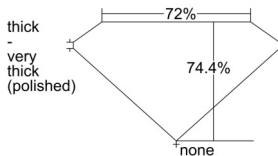

GIA®

FACSIMILE

GIA REPORT 6505847041

Verify this report at GIA.edu

GIA NATURAL DIAMOND DOSSIER®

November 13, 2024
GIA Report Number 6505847041
Shape and Cutting Style ..... Square Modified Brilliant
Measurements ..... 4.20 x 4.19 x 3.12 mm

GRADING RESULTS

Carat Weight ..... 0.50 carat
Color Grade I
Clarity Grade VVS2

ADDITIONAL GRADING INFORMATION

Polish ..... Excellent
Symmetry ..... Very Good
Fluorescence ..... None
Clarity Characteristics ..... Feather, Indented Natural
Inscription(s): GIA 6505847041

PROPORTIONS

Profile not to actual proportions

GRADING SCALES

GIA COLOR SCALE		GIA CLARITY SCALE			
COLORLESS	D	VERY VERY SLIGHTLY INCLUDED	FLAWLESS		
	E		INTERNALLY FLAWLESS		
	F		VVS₁		
	NEAR COLORLESS	G	VERY SLIGHTLY INCLUDED	VVS₂	
		H		VS₁	
		FAINT	I	SLIGHTLY INCLUDED	VS₂
			J		SI₁
			K	SLIGHTLY INCLUDED	SI₂
	LIGHT	L	INCLUDED	I₁	
		M		I₂	
N		I₃			
O					
P					
Q					
R