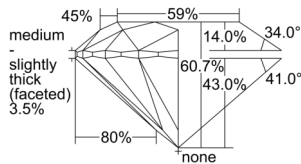

GIA®

FACSIMILE

GIA REPORT 6505883994

Verify this report at GIA.edu

GIA NATURAL DIAMOND DOSSIER®

November 18, 2024
GIA Report Number 6505883994
Shape and Cutting Style ..... Round Brilliant
Measurements ..... 4.03 - 4.04 x 2.45 mm

GRADING RESULTS

Carat Weight ..... 0.24 carat
Color Grade ..... H
Clarity Grade S11
Cut Grade ..... Excellent

ADDITIONAL GRADING INFORMATION

Polish ..... Excellent
Symmetry ..... Excellent
Fluorescence ..... None
Clarity Characteristics ..... Feather, Crystal
Inscription(s): GIA 6505883994

PROPORTIONS

Profile to actual proportions

GRADING SCALES

GIA COLOR SCALE	GIA CLARITY SCALE	GIA CUT SCALE	
D	FLAWLESS	EXCELLENT	
E	INTERNALLY FLAWLESS		
F		VVS₁	VERY GOOD
G	VVS₂		
H	VS₁	GOOD	
I	VS₂		
J	S1₁	FAIR	
K	S1₂		
L	I₁	POOR	
M	I₂		
N	I₃		
O			
P			
Q			
R			
S			
T			
U			
V			
W			
X			
Y			
Z