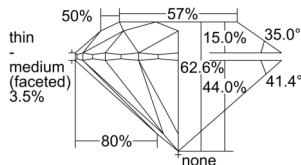

GIA®

FACSIMILE

GIA REPORT 6505891772

Verify this report at GIA.edu

GIA NATURAL DIAMOND DOSSIER®

November 25, 2024
GIA Report Number 6505891772
Shape and Cutting Style ..... Round Brilliant
Measurements ..... 5.87 - 5.90 x 3.69 mm

GRADING RESULTS

Carat Weight ..... 0.78 carat
Color Grade ..... F
Clarity Grade VS1
Cut Grade ..... Excellent

ADDITIONAL GRADING INFORMATION

Polish ..... Excellent
Symmetry ..... Excellent
Fluorescence ..... None
Clarity Characteristics ..... Crystal, Feather
Inscription(s): GIA 6505891772

PROPORTIONS

Profile to actual proportions

GRADING SCALES

GIA COLOR SCALE	GIA CLARITY SCALE	GIA CUT SCALE	
D	FLAWLESS	EXCELLENT	
E	INTERNALLY FLAWLESS		
F		VVS₁	VERY GOOD
G	VVS₂		
H	VS₁	GOOD	
I	VS₂		
J	SI₁	FAIR	
K	SI₂		
L	I₁	POOR	
M	I₂		
N	I₃		
O			
P			
Q			
R			
S			
T			
U			
V			
W			
X			
Y			
Z