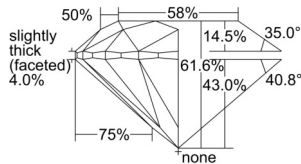

GIA®

FACSIMILE

GIA REPORT 6505904400

Verify this report at GIA.edu

GIA NATURAL DIAMOND DOSSIER®

November 26, 2024
GIA Report Number 6505904400
Shape and Cutting Style ..... Round Brilliant
Measurements ..... 4.92 - 4.95 x 3.04 mm

GRADING RESULTS

Carat Weight ..... 0.46 carat
Color Grade ..... H
Clarity Grade VS1
Cut Grade ..... Excellent

ADDITIONAL GRADING INFORMATION

Polish ..... Excellent
Symmetry ..... Excellent
Fluorescence ..... Faint
Clarity Characteristics ..... Crystal, Feather, Cloud
Inspection(s): GIA 6505904400

PROPORTIONS

Profile to actual proportions

GRADING SCALES

GIA COLOR SCALE	GIA CLARITY SCALE	GIA CUT SCALE	
D	FLAWLESS	EXCELLENT	
E	INTERNALLY FLAWLESS		
F		VVS₁	VERY GOOD
G	VVS₂		
H	VS₁	GOOD	
I	VS₂		
J	SI₁	FAIR	
K	SI₂		
L	I₁	POOR	
M	I₂		
N	I₃		
O			
P			
Q			
R			
S			
T			
U			
V			
W			
X			
Y			
Z