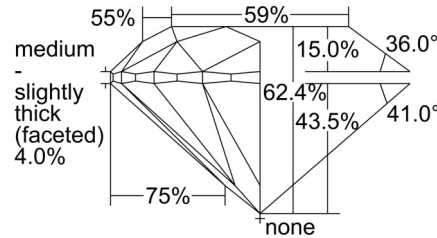

GIA NATURAL DIAMOND GRADING REPORT

November 28, 2024
GIA Report Number 6505905997
Shape and Cutting Style ..... Round Brilliant
Measurements ..... 7.17 - 7.21 x 4.49 mm

GRADING RESULTS

Carat Weight ..... 1.46 carat
Color Grade ..... J
Clarity Grade VS1
Cut Grade ..... Excellent

ADDITIONAL GRADING INFORMATION

Polish ..... Excellent
Symmetry ..... Excellent
Fluorescence ..... Faint
Inscription(s): GIA 6505905997

PROPORTIONS

Profile to actual proportions