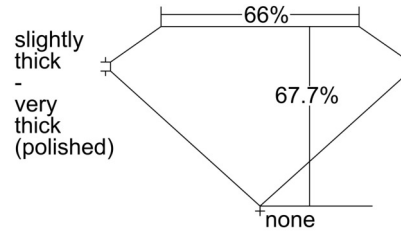

GIA NATURAL DIAMOND GRADING REPORT

November 28, 2024
 GIA Report Number 6505908134
 Shape and Cutting Style Emerald Cut
 Measurements 8.38 x 5.94 x 4.02 mm

GRADING RESULTS

Carat Weight 2.00 carat
 Color Grade G
 Clarity Grade SI2

ADDITIONAL GRADING INFORMATION

Polish Excellent
 Symmetry Excellent
 Fluorescence None
 Inscription(s): GIA 6505908134

Comments: Clouds are not shown. Pinpoints are not shown.

PROPORTIONS

Profile not to actual proportions

CLARITY CHARACTERISTICS

KEY TO SYMBOLS*

- Crystal
- ~ Feather
- ∖ Needle
- ∧ Natural

* Red symbols denote internal characteristics (inclusions). Green or black symbols denote external characteristics (blemishes). Diagram is an approximate representation of the diamond, and symbols shown indicate type, position, and approximate size of clarity characteristics. All clarity characteristics may not be shown. Details of finish are not shown.