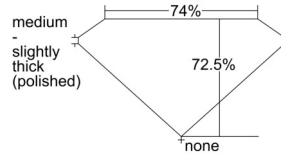

GIA®

FACSIMILE

GIA REPORT 6505924220

Verify this report at GIA.edu

GIA NATURAL DIAMOND DOSSIER®

December 02, 2024
GIA Report Number 6505924220
Shape and Cutting Style ..... Square Modified Brilliant
Measurements ..... 5.18 x 5.09 x 3.69 mm

GRADING RESULTS

Carat Weight ..... 0.81 carat
Color Grade L
Clarity Grade VS1

ADDITIONAL GRADING INFORMATION

Polish ..... Very Good
Symmetry ..... Excellent
Fluorescence ..... None
Clarity Characteristics ..... Crystal, Needle, Pinpoint, Cloud
Inscription(s): GIA 6505924220

PROPORTIONS

Profile not to actual proportions

GRADING SCALES

GIA COLOR SCALE		GIA CLARITY SCALE		
NEAR COLORLESS	D	VERY VERY SLIGHTLY INCLUDED	FLAWLESS	
	E		INTERNALLY FLAWLESS	
	F	VERY SLIGHTLY INCLUDED	VVS₁	
	G		VVS₂	
	H		VS₁	
	FAINT	I	SLIGHTLY INCLUDED	VS₂
		J		SI₁
		K	INCLUDED	SI₂
		L		I₁
		M		I₂
VERT LIGHT	N	NOT GRADED	I₃	
	O			
	P			
	Q			
LIGHT	R			
	S			
	T			
	U			
	V			
	W			
	X			
	Y			
	Z