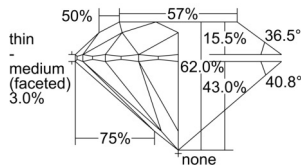

GIA®

FACSIMILE

GIA REPORT 6505928439

Verify this report at GIA.edu

GIA NATURAL DIAMOND DOSSIER®

December 04, 2024
GIA Report Number 6505928439
Shape and Cutting Style ..... Round Brilliant
Measurements ..... 6.25 - 6.28 x 3.88 mm

GRADING RESULTS

Carat Weight ..... 0.93 carat
Color Grade I
Clarity Grade VS1
Cut Grade ..... Excellent

ADDITIONAL GRADING INFORMATION

Polish ..... Excellent
Symmetry ..... Excellent
Fluorescence ..... Faint
Clarity Characteristics ..... Crystal, Cloud, Pinpoint
Inscription(s): GIA 6505928439

PROPORTIONS

Profile to actual proportions

GRADING SCALES

GIA COLOR SCALE	GIA CLARITY SCALE	GIA CUT SCALE
COLOREDLESS	FLAWLESS	EXCELLENT
D	INTERNALLY FLAWLESS	
E	VVS₁	VERY GOOD
F		
G	VS₁	GOOD
H		
I	SI₁	FAIR
J		
K	I₁	POOR
L		
M	I₂	
N		
O	I₃	
P		
Q		
R		
S		
T		
U		
V		
W		
X		
Y		
Z