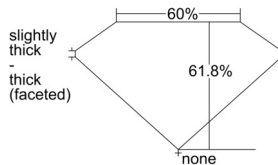

GIA®

FACSIMILE

GIA REPORT 6505929250

Verify this report at GIA.edu

GIA NATURAL DIAMOND DOSSIER®

December 04, 2024
GIA Report Number 6505929250
Shape and Cutting Style ..... Pear Brilliant
Measurements ..... 7.11 x 4.44 x 2.74 mm

GRADING RESULTS

Carat Weight ..... 0.51 carat
Color Grade I
Clarity Grade VVS1

ADDITIONAL GRADING INFORMATION

Polish ..... Excellent
Symmetry ..... Excellent
Fluorescence ..... None
Clarity Characteristics ..... Cloud
Inscription(s): GIA 6505929250

PROPORTIONS

Profile not to actual proportions

GRADING SCALES

GIA COLOR SCALE		GIA CLARITY SCALE			
COLORLESS	D	VERY VERY SLIGHTLY INCLUDED	FLAWLESS		
	E		INTERNALLY FLAWLESS		
	F	VERY SLIGHTLY INCLUDED	VVS₁		
	G		VVS₂		
	H		VS₁		
	NEAR COLORLESS	I	SLIGHTLY INCLUDED	VS₂	
		J		SI₁	
		FAINT	K	MODERATELY INCLUDED	SI₂
			L		I₁
			M		I₂
VERT LIGHT			N	INCLUDED	I₃
			O		
			P		
	Q				
LIGHT	R				
	S				
	T				
	U				
	V				
	Z