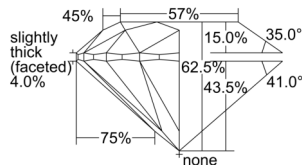

GIA®

FACSIMILE

GIA REPORT 6505930507

Verify this report at GIA.edu

GIA NATURAL DIAMOND DOSSIER®

December 04, 2024
GIA Report Number 6505930507
Shape and Cutting Style ..... Round Brilliant
Measurements ..... 5.39 - 5.41 x 3.37 mm

GRADING RESULTS

Carat Weight ..... 0.61 carat
Color Grade ..... H
Clarity Grade VS1
Cut Grade ..... Excellent

ADDITIONAL GRADING INFORMATION

Polish ..... Excellent
Symmetry ..... Excellent
Fluorescence ..... None
Clarity Characteristics ..... Crystal, Cloud, Needle
Inscription(s): GIA 6505930507

PROPORTIONS

Profile to actual proportions

GRADING SCALES

GIA COLOR SCALE	GIA CLARITY SCALE	GIA CUT SCALE	
D	FLAWLESS	EXCELLENT	
E	INTERNALLY FLAWLESS		
F		VVS₁	VERY GOOD
G	VVS₂		
H	VS₁	GOOD	
I	VS₂		
J	SI₁	FAIR	
K	SI₂		
L	I₁	POOR	
M	I₂		
N	I₃		
O			
P			
Q			
R			
S			
T			
U			
V			
W			
X			
Y			
Z