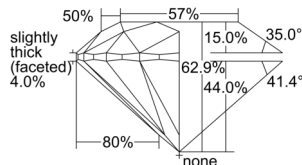

GIA®

FACSIMILE

GIA REPORT 6505934751

Verify this report at GIA.edu

GIA NATURAL DIAMOND DOSSIER®

December 04, 2024
GIA Report Number 6505934751
Shape and Cutting Style ..... Round Brilliant
Measurements ..... 5.63 - 5.67 x 3.56 mm

GRADING RESULTS

Carat Weight ..... 0.70 carat
Color Grade ..... E
Clarity Grade VS1
Cut Grade ..... Excellent

ADDITIONAL GRADING INFORMATION

Polish ..... Excellent
Symmetry ..... Excellent
Fluorescence ..... None
Clarity Characteristics ..... Crystal, Pinpoint
Inscription(s): GIA 6505934751

PROPORTIONS

Profile to actual proportions

GRADING SCALES

GIA COLOR SCALE	GIA CLARITY SCALE	GIA CUT SCALE	
D	FLAWLESS	EXCELLENT	
E	INTERNALLY FLAWLESS		
F		VVS₁	VERY GOOD
G	VVS₂		
H	VS₁	GOOD	
I	VS₂		
J	SI₁	FAIR	
K	SI₂		
L	I₁	POOR	
M			
N			
O	I₂		
P			
Q			
R	I₃		
S			
T			
U			
V			
W			
X			
Y			
Z