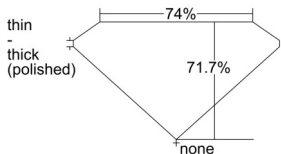

GIA®

FACSIMILE

GIA REPORT 6505935122

Verify this report at GIA.edu

GIA NATURAL DIAMOND DOSSIER®

December 04, 2024
GIA Report Number 6505935122
Shape and Cutting Style ..... Square Modified Brilliant
Measurements ..... 4.45 x 4.39 x 3.15 mm

GRADING RESULTS

Carat Weight ..... 0.51 carat
Color Grade ..... E
Clarity Grade VS1

ADDITIONAL GRADING INFORMATION

Polish ..... Very Good
Symmetry ..... Very Good
Fluorescence ..... None
Clarity Characteristics ..... Feather, Cavity, Needle
Inscription(s): GIA 6505935122

PROPORTIONS

Profile not to actual proportions

GRADING SCALES

GIA COLOR SCALE		GIA CLARITY SCALE			
COLORLESS	D	VERY VERY SLIGHTLY INCLUDED	FLAWLESS		
	E		INTERNALLY FLAWLESS		
	F	VERY SLIGHTLY INCLUDED	VVS₁		
	G		VVS₂		
	H		VS₁		
	NEAR COLORLESS	I	SLIGHTLY INCLUDED	VS₂	
		J		SI₁	
		FAINT	K	INCLUDED	SI₂
			L		I₁
			M		I₂
VERT LIGHT	N	LIGHT	I₃		
	O				
	P				
	Q				
	R