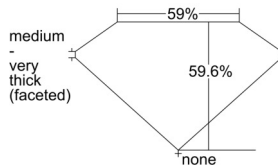

GIA®

FACSIMILE

GIA REPORT 6505935200

Verify this report at GIA.edu

GIA NATURAL DIAMOND DOSSIER®

December 04, 2024
GIA Report Number 6505935200
Shape and Cutting Style ..... Heart Brilliant
Measurements ..... 4.67 x 5.48 x 3.27 mm

GRADING RESULTS

Carat Weight ..... 0.50 carat
Color Grade ..... H
Clarity Grade SI1

ADDITIONAL GRADING INFORMATION

Polish ..... Excellent
Symmetry ..... Very Good
Fluorescence ..... None
Clarity Characteristics ..... Feather, Cloud
Inscription(s): GIA 6505935200

PROPORTIONS

Profile not to actual proportions

GRADING SCALES

GIA COLOR SCALE		GIA CLARITY SCALE	
COLORLESS	D	VERY VERY SLIGHTLY INCLUDED	FLAWLESS
	E		INTERNALLY FLAWLESS
	F		VVS₁
	G		VVS₂
	H		VS₁
	I		VS₂
	J		SI₁
	K		SI₂
	L		I₁
	M		I₂
NEAR COLORLESS	N	SLIGHTLY INCLUDED	I₃
	O		
	P		
	Q		
FAINT	R	INCLUDED	
	S		
	T		
	U		
VERT LIGHT	V		
	W		
	X		
	Y		
LIGHT	Z