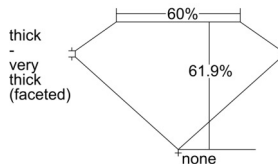

GIA®

FACSIMILE

GIA REPORT 6505935717

Verify this report at GIA.edu

GIA NATURAL DIAMOND DOSSIER®

December 04, 2024
GIA Report Number 6505935717
Shape and Cutting Style ..... Pear Brilliant
Measurements ..... 6.23 x 3.71 x 2.29 mm

GRADING RESULTS

Carat Weight ..... 0.31 carat
Color Grade ..... F
Clarity Grade VS2

ADDITIONAL GRADING INFORMATION

Polish ..... Excellent
Symmetry ..... Excellent
Fluorescence ..... None
Clarity Characteristics ..... Cloud, Feather, Crystal
Inspection(s): GIA 6505935717

PROPORTIONS

Profile not to actual proportions

GRADING SCALES

GIA COLOR SCALE		GIA CLARITY SCALE			
COLORLESS	D	VERY VERY SLIGHTLY INCLUDED	FLAWLESS		
	E		INTERNALLY FLAWLESS		
	F	VERY SLIGHTLY INCLUDED	VVS₁		
	G		VVS₂		
	H		VS₁		
	NEAR COLORLESS	I	SLIGHTLY INCLUDED	VS₂	
		J		SI₁	
		FAINT	K	INCLUDED	SI₂
			L		I₁
			M		I₂
VERT LIGHT	N	INCLUDED	I₃		
	O				
	P				
	Q				
	R				
LIGHT	S				
	T				
	U				
	V				
	W				
X					
Y					
Z