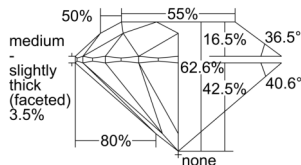

GIA®

FACSIMILE

GIA REPORT 6505936244

Verify this report at GIA.edu

GIA NATURAL DIAMOND DOSSIER®

December 04, 2024
GIA Report Number 6505936244
Shape and Cutting Style ..... Round Brilliant
Measurements ..... 5.67 - 5.70 x 3.55 mm

GRADING RESULTS

Carat Weight ..... 0.70 carat
Color Grade ..... D
Clarity Grade VVS1
Cut Grade ..... Excellent

ADDITIONAL GRADING INFORMATION

Polish ..... Excellent
Symmetry ..... Excellent
Fluorescence ..... None
Clarity Characteristics ..... Pinpoint
Inscription(s): GIA 6505936244

PROPORTIONS

Profile to actual proportions

GRADING SCALES

GIA COLOR SCALE	GIA CLARITY SCALE	GIA CUT SCALE
D	FLAWLESS	EXCELLENT
E	INTERNALLY FLAWLESS	
F	VVS₁	VERY GOOD
G		
H	VS₁	GOOD
I		
J	VS₂	FAIR
K		
L	SI₁	POOR
M		
N	I₁	
O		
P	I₂	
Q		
R	I₃	
S		
T		
U		
V		
W		
X		
Y		
Z