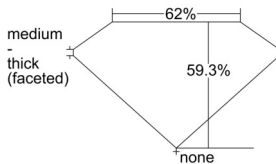

GIA®

FACSIMILE

GIA REPORT 6505939937

Verify this report at GIA.edu

GIA NATURAL DIAMOND DOSSIER®

December 05, 2024
GIA Report Number 6505939937
Shape and Cutting Style ..... Heart Brilliant
Measurements ..... 3.97 x 4.67 x 2.77 mm

GRADING RESULTS

Carat Weight ..... 0.30 carat
Color Grade ..... D
Clarity Grade VS2

ADDITIONAL GRADING INFORMATION

Polish ..... Excellent
Symmetry ..... Very Good
Fluorescence ..... None
Clarity Characteristics ..... Crystal, Feather
Inscription(s): GIA 6505939937

PROPORTIONS

Profile not to actual proportions

GRADING SCALES

GIA COLOR SCALE		GIA CLARITY SCALE			
COLORLESS	D	VERY VERY SLIGHTLY INCLUDED	FLAWLESS		
	E		INTERNALLY FLAWLESS		
	F		VVS₁		
	G		VVS₂		
	NEAR COLORLESS	H	VERY SLIGHTLY INCLUDED	VS₁	
		I		VS₂	
		FAINT	J	SLIGHTLY INCLUDED	I₁
			K		I₂
	L		I₃		
	M				
N					
O					
VERT LIGHT	P	INCLUDED			
	Q				
	R				
	S				
	T				
	U				
	V				
	W				
LIGHT	X				
	Y				
	Z