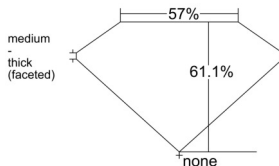

GIA®

FACSIMILE

GIA REPORT 6505948346

Verify this report at GIA.edu

GIA NATURAL DIAMOND DOSSIER®

December 10, 2024
GIA Report Number **6505948346**
Shape and Cutting Style ..... **Heart Brilliant**
Measurements ..... **4.36 x 5.10 x 3.11 mm**

GRADING RESULTS

Carat Weight ..... **0.40 carat**
Color Grade ..... **D**
Clarity Grade **VS1**

ADDITIONAL GRADING INFORMATION

Polish ..... **Excellent**
Symmetry ..... **Very Good**
Fluorescence ..... **None**
Clarity Characteristics ..... **Feather, Pinpoint**
Inspection(s): GIA 6505948346

PROPORTIONS

Profile not to actual proportions

GRADING SCALES

GIA COLOR SCALE		GIA CLARITY SCALE			
COLORLESS	D	VERY VERY SLIGHTLY INCLUDED	FLAWLESS		
	E		INTERNALLY FLAWLESS		
	F	VERY SLIGHTLY INCLUDED	VVS₁		
	G		VVS₂		
	H		VS₁		
	NEAR COLORLESS	I	SLIGHTLY INCLUDED	VS₂	
		J		SI₁	
		FAINT	K	INCLUDED	SI₂
			L		I₁
			M		I₂
N			I₃		
VERT LIGHT	O	INCLUDED			
	P				
	Q				
	R				
	S				
	T				
LIGHT	U				
	V				
	W				
	X				
	Y				
	Z