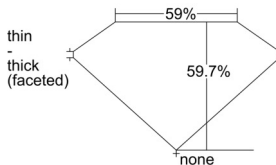

GIA®

FACSIMILE

GIA REPORT 6505948654

Verify this report at GIA.edu

GIA NATURAL DIAMOND DOSSIER®

December 06, 2024
GIA Report Number 6505948654
Shape and Cutting Style ..... Heart Brilliant
Measurements ..... 4.38 x 5.15 x 3.07 mm

GRADING RESULTS

Carat Weight ..... 0.41 carat
Color Grade ..... E
Clarity Grade VVS2

ADDITIONAL GRADING INFORMATION

Polish ..... Excellent
Symmetry ..... Very Good
Fluorescence ..... None
Clarity Characteristics ..... Feather
Inscription(s): GIA 6505948654

PROPORTIONS

Profile not to actual proportions

GRADING SCALES

GIA COLOR SCALE		GIA CLARITY SCALE			
COLORLESS	D	VERY VERY SLIGHTLY INCLUDED	FLAWLESS		
	E		INTERNALLY FLAWLESS		
	F	VERY SLIGHTLY INCLUDED	VVS₁		
	G		VVS₂		
	H		VS₁		
	NEAR COLORLESS	I	SLIGHTLY INCLUDED	VS₂	
		J		SI₁	
		FAINT	K	INCLUDED	SI₂
			L		I₁
			M		I₂
VERT LIGHT	N	LIGHT	I₃		
	O				
	P				
	Q				
	R