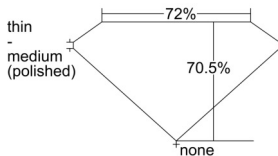

GIA®

FACSIMILE

GIA REPORT 6505949614

Verify this report at GIA.edu

GIA NATURAL DIAMOND DOSSIER®

December 09, 2024
GIA Report Number 6505949614
Shape and Cutting Style ..... Square Modified Brilliant
Measurements ..... 4.57 x 4.44 x 3.13 mm

GRADING RESULTS

Carat Weight ..... 0.50 carat
Color Grade ..... G
Clarity Grade VVS1

ADDITIONAL GRADING INFORMATION

Polish ..... Excellent
Symmetry ..... Very Good
Fluorescence ..... Faint
Clarity Characteristics ..... Pinpoint, Feather
Inscription(s): GIA 6505949614

PROPORTIONS

Profile not to actual proportions

GRADING SCALES

GIA COLOR SCALE		GIA CLARITY SCALE			
COLORLESS	D	VERY VERY SLIGHTLY INCLUDED	FLAWLESS		
	E		INTERNALLY FLAWLESS		
	F		VVS₁		
	G		VVS₂		
	NEAR COLORLESS	H	VERY SLIGHTLY INCLUDED	VS₁	
		I		VS₂	
		FAINT	J	SLIGHTLY INCLUDED	S₁
			K		S₂
	L		INCLUDED		I₁
	M			I₂	
N	I₃				
VERT LIGHT	O		LIGHT		
	P				
	Q				
	R				
	S				
	T				
	U				
	V				
W					
X					
Y					
Z