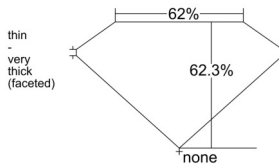

GIA®

FACSIMILE

GIA REPORT 6505954536

Verify this report at GIA.edu

GIA NATURAL DIAMOND DOSSIER®

December 09, 2024
GIA Report Number 6505954536
Shape and Cutting Style ..... Pear Brilliant
Measurements ..... 6.12 x 3.91 x 2.44 mm

GRADING RESULTS

Carat Weight ..... 0.35 carat
Color Grade ..... F
Clarity Grade VVS2

ADDITIONAL GRADING INFORMATION

Polish ..... Excellent
Symmetry ..... Very Good
Fluorescence ..... None
Clarity Characteristics ..... Cloud, Pinpoint, Needle
Inscription(s): GIA 6505954536

PROPORTIONS

Profile not to actual proportions

GRADING SCALES

GIA COLOR SCALE		GIA CLARITY SCALE			
COLORLESS	D	VERY VERY SLIGHTLY INCLUDED	FLAWLESS		
	E		INTERNALLY FLAWLESS		
	F	VERY SLIGHTLY INCLUDED	VVS₁		
	G		VVS₂		
	H		VS₁		
	NEAR COLORLESS	I	SLIGHTLY INCLUDED	VS₂	
		J		SI₁	
		FAINT	K	INCLUDED	SI₂
			L		I₁
			M		I₂
VERT LIGHT	N	LIGHT	I₃		
	O				
	P				
	Q				
	R