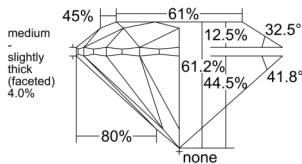

GIA®

FACSIMILE

GIA REPORT 6505962709

Verify this report at GIA.edu

GIA NATURAL DIAMOND DOSSIER®

December 10, 2024
GIA Report Number 6505962709
Shape and Cutting Style ..... Round Brilliant
Measurements ..... 5.11 - 5.12 x 3.13 mm

GRADING RESULTS

Carat Weight ..... 0.50 carat
Color Grade ..... G
Clarity Grade S11
Cut Grade ..... Excellent

ADDITIONAL GRADING INFORMATION

Polish ..... Excellent
Symmetry ..... Excellent
Fluorescence ..... None
Clarity Characteristics ..... Crystal, Cloud
Inscription(s): GIA 6505962709

PROPORTIONS

Profile to actual proportions

GRADING SCALES

GIA COLOR SCALE

COLORESS	D
	E
	F
	G
	H
	I
	J
NEAR COLORESS	K
	L
Faint	M
	N
	O
	P
	R
Very Light	S
	T
	U
	V
	W
	X
	Y
Light	Z

GIA CLARITY SCALE

FLAWLESS	VERY VERY SLIGHTLY INCLUDED	VS₁	VS₂	S1₁	S1₂	I₁	I₂	I₃			
									VERY SLIGHTLY INCLUDED	SLIGHTLY INCLUDED	INCLUDED

GIA CUT SCALE

EXCELLENT
VERY GOOD
GOOD
FAIR
POOR