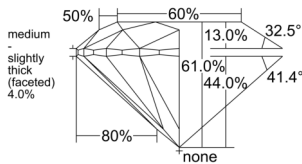

GIA®

FACSIMILE

GIA REPORT 6505963101

Verify this report at GIA.edu

GIA NATURAL DIAMOND DOSSIER®

December 11, 2024
GIA Report Number 6505963101
Shape and Cutting Style ..... Round Brilliant
Measurements ..... 4.88 - 4.91 x 2.99 mm

GRADING RESULTS

Carat Weight ..... 0.44 carat
Color Grade ..... K
Clarity Grade VVS1
Cut Grade ..... Excellent

ADDITIONAL GRADING INFORMATION

Polish ..... Excellent
Symmetry ..... Excellent
Fluorescence ..... None
Clarity Characteristics ..... Pinpoint, Feather
Inscription(s): GIA 6505963101

PROPORTIONS

Profile to actual proportions

GRADING SCALES

GIA COLOR SCALE	GIA CLARITY SCALE	GIA CUT SCALE	
D	FLAWLESS	EXCELLENT	
E	INTERNALLY FLAWLESS		
F		VVS₁	VERY GOOD
G	VVS₂		
H	VS₁	GOOD	
I	VS₂		
J	SI₁	FAIR	
K	SI₂		
L	I₁	POOR	
M			
N			
O	I₂		
P			
Q			
R	I₃		
S			
T			
U			
V			
W			
X			
Y			
Z