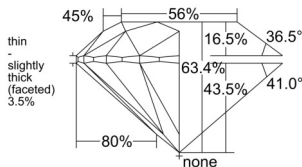

GIA®

FACSIMILE

GIA REPORT 6505964597

Verify this report at GIA.edu

GIA NATURAL DIAMOND DOSSIER®

December 09, 2024
GIA Report Number 6505964597
Shape and Cutting Style ..... Round Brilliant
Measurements ..... 5.32 - 5.37 x 3.39 mm

GRADING RESULTS

Carat Weight ..... 0.60 carat
Color Grade ..... G
Clarity Grade VS2
Cut Grade ..... Excellent

ADDITIONAL GRADING INFORMATION

Polish ..... Excellent
Symmetry ..... Very Good
Fluorescence ..... None
Clarity Characteristics ..... Crystal, Cloud, Feather
Inscription(s): GIA 6505964597

PROPORTIONS

Profile to actual proportions