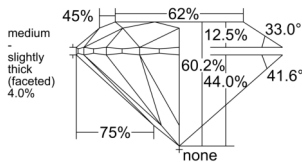

GIA®

FACSIMILE

GIA REPORT 6505966615

Verify this report at GIA.edu

GIA NATURAL DIAMOND DOSSIER®

December 10, 2024
GIA Report Number 6505966615
Shape and Cutting Style ..... Round Brilliant
Measurements ..... 5.29 - 5.32 x 3.20 mm

GRADING RESULTS

Carat Weight ..... 0.55 carat
Color Grade ..... G
Clarity Grade VS1
Cut Grade ..... Excellent

ADDITIONAL GRADING INFORMATION

Polish ..... Excellent
Symmetry ..... Excellent
Fluorescence ..... Faint
Clarity Characteristics ..... Crystal
Inscription(s): GIA 6505966615

PROPORTIONS

Profile to actual proportions

GRADING SCALES

GIA COLOR SCALE

COLORESS	D
	E
	F
	G
	H
	I
	J
NEAR COLORESS	K
	L
FAINST	M
	N
	O
	P
VERY LIGHT	Q
	R
	S
	T
	U
	V
	W
	X
	Y
LIGHT	Z

GIA CLARITY SCALE

FLAWLESS	VERY VERY SLIGHTLY INCLUDED	VS₁	VS₂	SL₁	SL₂	I₁	I₂	I₃			
									VERY SLIGHTLY INCLUDED	SLIGHTLY INCLUDED	INCLUDED

GIA CUT SCALE

EXCELLENT
VERY GOOD
GOOD
FAIR
POOR