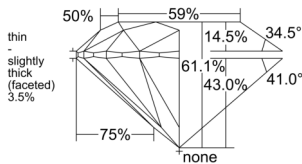

GIA®

FACSIMILE

GIA REPORT 6505968422

Verify this report at GIA.edu

GIA NATURAL DIAMOND DOSSIER®

December 10, 2024
GIA Report Number 6505968422
Shape and Cutting Style ..... Round Brilliant
Measurements ..... 4.32 - 4.35 x 2.65 mm

GRADING RESULTS

Carat Weight ..... 0.30 carat
Color Grade ..... H
Clarity Grade VS2
Cut Grade ..... Excellent

ADDITIONAL GRADING INFORMATION

Polish ..... Excellent
Symmetry ..... Excellent
Fluorescence ..... None
Clarity Characteristics ..... Cloud, Crystal, Feather
Inspection(s): GIA 6505968422

PROPORTIONS

Profile to actual proportions

GRADING SCALES

GIA COLOR SCALE

COLOURESS	D
	E
	F
	G
	H
	I
	J
NEAR COLOURESS	K
	L
FAIN	M
	N
	O
	P
	R
	S
	T
	U
	V
	W
	X
	Y
LIGHT	Z

GIA CLARITY SCALE

VERY VERY SLIGHTLY INCLUDED	FLAWLESS
	INTERNALLY FLAWLESS
VERY SLIGHTLY INCLUDED	VVS₁
	VVS₂
SLIGHTLY INCLUDED	VS₁
	VS₂
INCLUDED	SI₁
	SI₂
	I₁
	I₂
	I₃

GIA CUT SCALE

EXCELLENT
VERY GOOD
GOOD
FAIR
POOR