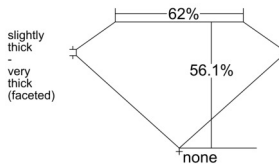

GIA®

FACSIMILE

GIA REPORT 6505972322

Verify this report at GIA.edu

GIA NATURAL DIAMOND DOSSIER®

December 11, 2024
GIA Report Number 6505972322
Shape and Cutting Style ..... Oval Brilliant
Measurements ..... 7.84 x 4.94 x 2.77 mm

GRADING RESULTS

Carat Weight ..... 0.70 carat
Color Grade I
Clarity Grade VS2

ADDITIONAL GRADING INFORMATION

Polish ..... Excellent
Symmetry ..... Very Good
Fluorescence ..... None
Clarity Characteristics ..... Feather, Cloud, Crystal
Inscription(s): GIA 6505972322

PROPORTIONS

Profile not to actual proportions

GRADING SCALES

GIA COLOR SCALE		GIA CLARITY SCALE			
COLORLESS	D	VERY VERY SLIGHTLY INCLUDED	FLAWLESS		
	E		INTERNALLY FLAWLESS		
	F		VVS₁		
	NEAR COLORLESS	G	VERY SLIGHTLY INCLUDED	VVS₂	
		H		VS₁	
		FANT	I	SLIGHTLY INCLUDED	VS₂
			J		SI₁
	LIGHT	K	INCLUDED	SI₂	
		L		I₁	
		M		I₂	
N		I₃			
O					
P					
Q					
R					
S					
T					
U					
V					
W					
X					
Y					
Z