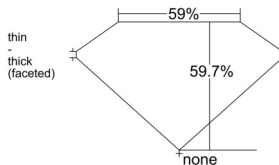

GIA®

FACSIMILE

GIA REPORT 6505974202

Verify this report at GIA.edu

GIA NATURAL DIAMOND DOSSIER®

December 11, 2024
GIA Report Number 6505974202
Shape and Cutting Style ..... Heart Brilliant
Measurements ..... 4.58 x 5.16 x 3.08 mm

GRADING RESULTS

Carat Weight ..... 0.43 carat
Color Grade ..... G
Clarity Grade SI1

ADDITIONAL GRADING INFORMATION

Polish ..... Excellent
Symmetry ..... Excellent
Fluorescence ..... None
Clarity Characteristics ..... Feather
Inscription(s): GIA 6505974202

PROPORTIONS

Profile not to actual proportions

GRADING SCALES

GIA COLOR SCALE		GIA CLARITY SCALE			
COLORLESS	D	VERY VERY SLIGHTLY INCLUDED	FLAWLESS		
	E		INTERNALLY FLAWLESS		
	F	VERY SLIGHTLY INCLUDED	VVS₁		
	G		VVS₂		
	H		VS₁		
	NEAR COLORLESS	I	SLIGHTLY INCLUDED	VS₂	
		J		SI₁	
		FAINT	K	INCLUDED	SI₂
			L		I₁
			M		I₂
VERT LIGHT	N	LIGHT	I₃		
	O				
	P				
	Q				
	R				
	S				
	T