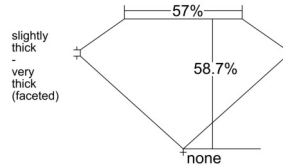

GIA®

FACSIMILE

GIA REPORT 6505982736

Verify this report at GIA.edu

GIA NATURAL DIAMOND DOSSIER®

December 12, 2024
GIA Report Number **6505982736**
Shape and Cutting Style ..... **Heart Brilliant**
Measurements ..... **4.77 x 5.51 x 3.23 mm**

GRADING RESULTS

Carat Weight ..... **0.50 carat**
Color Grade ..... **D**
Clarity Grade **VS2**

ADDITIONAL GRADING INFORMATION

Polish ..... **Excellent**
Symmetry ..... **Very Good**
Fluorescence ..... **None**
Clarity Characteristics ..... **Feather**
Inscription(s): **GIA 6505982736**

PROPORTIONS

Profile not to actual proportions

GRADING SCALES

GIA COLOR SCALE		GIA CLARITY SCALE			
COLORLESS	D	VERY VERY SLIGHTLY INCLUDED	FLAWLESS		
	E		INTERNALLY FLAWLESS		
	F	VERY SLIGHTLY INCLUDED	VS₁		
	G		VS₂		
	H		VS₁		
	NEAR COLORLESS	I	SLIGHTLY INCLUDED	SI₁	
		J		SI₂	
		FAINT	K	INCLUDED	I₁
			L		I₂
			M		I₃
VERT LIGHT	N				
	O				
	P				
	Q				
	R				
LIGHT	S				
	T				
	U				
	V				
	W				
X					
Y					
Z