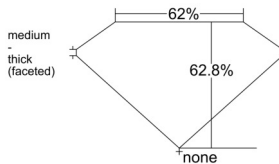

GIA®

FACSIMILE

GIA REPORT 6505989768

Verify this report at GIA.edu

GIA NATURAL DIAMOND DOSSIER®

December 13, 2024
GIA Report Number 6505989768
Shape and Cutting Style ..... Oval Brilliant
Measurements ..... 7.07 x 4.37 x 2.74 mm

GRADING RESULTS

Carat Weight ..... 0.52 carat
Color Grade ..... G
Clarity Grade VS1

ADDITIONAL GRADING INFORMATION

Polish ..... Excellent
Symmetry ..... Excellent
Fluorescence ..... None
Clarity Characteristics..... Crystal, Feather, Cloud, Pinpoint
Inscription(s): GIA 6505989768

PROPORTIONS

Profile not to actual proportions

GRADING SCALES

GIA COLOR SCALE		GIA CLARITY SCALE			
COLORLESS	D	VERY VERY SLIGHTLY INCLUDED	FLAWLESS		
	E		INTERNALLY FLAWLESS		
	F		VVS₁		
	NEAR COLORLESS	G	VERY SLIGHTLY INCLUDED	VVS₂	
		H		VS₁	
		FANT	I	SLIGHTLY INCLUDED	VS₂
			J		SI₁
	LIGHT	K	INCLUDED	SI₂	
		L		I₁	
		M		I₂	
VERY LIGHT		N	INCLUDED	I₃	
		O			
P					
Q					
R					
S					
T					
U					
V					
W					
X					
Y					
Z