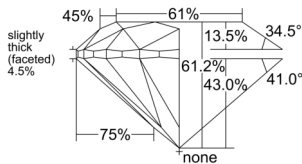

GIA®

FACSIMILE

GIA REPORT 6505990651

Verify this report at GIA.edu

GIA NATURAL DIAMOND DOSSIER®

December 13, 2024
GIA Report Number 6505990651
Shape and Cutting Style ..... Round Brilliant
Measurements ..... 4.26 - 4.29 x 2.62 mm

GRADING RESULTS

Carat Weight ..... 0.30 carat
Color Grade ..... G
Clarity Grade VVS1
Cut Grade ..... Excellent

ADDITIONAL GRADING INFORMATION

Polish ..... Excellent
Symmetry ..... Excellent
Fluorescence ..... None
Clarity Characteristics ..... Cloud, Pinpoint, Indented Natural
Inspection(s): GIA 6505990651

PROPORTIONS

Profile to actual proportions