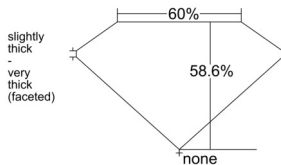

GIA®

FACSIMILE

GIA REPORT 6505992133

Verify this report at GIA.edu

GIA NATURAL DIAMOND DOSSIER®

December 13, 2024
GIA Report Number 6505992133
Shape and Cutting Style ..... Heart Brilliant
Measurements ..... 4.05 x 4.63 x 2.71 mm

GRADING RESULTS

Carat Weight ..... 0.30 carat
Color Grade ..... E
Clarity Grade VS1

ADDITIONAL GRADING INFORMATION

Polish ..... Excellent
Symmetry ..... Excellent
Fluorescence ..... None
Clarity Characteristics ..... Feather, Cloud
Inscription(s): GIA 6505992133

PROPORTIONS

Profile not to actual proportions

GRADING SCALES

GIA COLOR SCALE		GIA CLARITY SCALE		
COLORLESS	D	VERY SLIGHTLY INCLUDED	FLAWLESS	
	E		INTERNALLY FLAWLESS	
	F		VS₁	
	G		VS₂	
	NEAR COLORLESS	H	SLIGHTLY INCLUDED	VS₁
		I		VS₂
		J	INCLUDED	SI₁
		K		SI₂
		L		I₁
		M		I₂
FAINT	N	VERY SLIGHTLY INCLUDED	I₃	
	O			
	P			
	Q			
	R			
	S			
	T			
	U			
LIGHT	V			
	W			
	X			
	Y			
Z