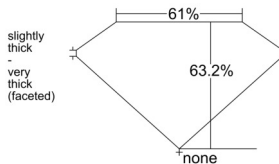

GIA®

FACSIMILE

GIA REPORT 6505994439

Verify this report at GIA.edu

GIA NATURAL DIAMOND DOSSIER®

December 13, 2024
GIA Report Number **6505994439**
Shape and Cutting Style ..... **Pear Brilliant**
Measurements ..... **7.10 x 4.73 x 2.99 mm**

GRADING RESULTS

Carat Weight ..... **0.60 carat**
Color Grade ..... **E**
Clarity Grade **VS1**

ADDITIONAL GRADING INFORMATION

Polish ..... **Excellent**
Symmetry ..... **Excellent**
Fluorescence ..... **Medium Blue**
Clarity Characteristics ..... **Crystal, Pinpoint**
Inscription(s): **GIA 6505994439**

PROPORTIONS

Profile not to actual proportions

GRADING SCALES

GIA COLOR SCALE		GIA CLARITY SCALE			
COLORLESS	D	VERY VERY SLIGHTLY INCLUDED	FLAWLESS		
	E		INTERNALLY FLAWLESS		
	F		VS₁		
	G		VS₂		
	NEAR COLORLESS	H	VERY SLIGHTLY INCLUDED	VS₁	
		I		VS₂	
		FAINT	J	SLIGHTLY INCLUDED	S₁
			K		S₂
	L		I₁		
	M		I₂		
N	I₃				
O					
VERT LIGHT	P	INCLUDED			
	Q				
	R				
	S				
	T				
	U				
	V				
	W				
LIGHT	X				
	Y				
Z