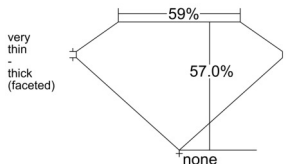

GIA®

FACSIMILE

GIA REPORT 6505996426

Verify this report at GIA.edu

GIA NATURAL DIAMOND DOSSIER®

December 16, 2024
GIA Report Number **6505996426**
Shape and Cutting Style ..... **Heart Brilliant**
Measurements ..... **4.25 x 4.87 x 2.78 mm**

GRADING RESULTS

Carat Weight ..... **0.33 carat**
Color Grade ..... **D**
Clarity Grade **VS1**

ADDITIONAL GRADING INFORMATION

Polish ..... **Excellent**
Symmetry ..... **Excellent**
Fluorescence ..... **None**
Clarity Characteristics ..... **Feather, Pinpoint**
Inscription(s): **GIA 6505996426**

PROPORTIONS

Profile not to actual proportions

GRADING SCALES

GIA COLOR SCALE		GIA CLARITY SCALE			
COLORLESS	D	VERY VERY SLIGHTLY INCLUDED	FLAWLESS		
	E		INTERNALLY FLAWLESS		
	F	VERY SLIGHTLY INCLUDED	VS₁		
	G		VS₂		
	H		VS₁		
	NEAR COLORLESS	I	SLIGHTLY INCLUDED	VS₂	
		J		SI₁	
		FAINT	K	INCLUDED	SI₂
			L		I₁
			M		I₂
VERT LIGHT	N	INCLUDED	I₃		
	O				
	P				
	Q				
	R				
LIGHT	S				
	T				
	U				
	V				
	W				
X					
Y					
Z