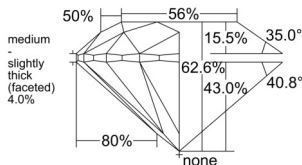

GIA®

FACSIMILE

GIA REPORT 6511006041

Verify this report at GIA.edu

GIA NATURAL DIAMOND DOSSIER®

December 17, 2024
GIA Report Number 6511006041
Shape and Cutting Style ..... Round Brilliant
Measurements ..... 5.25 - 5.29 x 3.30 mm

GRADING RESULTS

Carat Weight ..... 0.56 carat
Color Grade ..... K
Clarity Grade VS1
Cut Grade ..... Excellent

ADDITIONAL GRADING INFORMATION

Polish ..... Excellent
Symmetry ..... Excellent
Fluorescence ..... None
Clarity Characteristics ..... Feather, Cloud, Pinpoint
Inscription(s): GIA 6511006041

PROPORTIONS

GRADING SCALES

GIA COLOR SCALE

COLORLESS	D
	E
	F
	G
	H
	I
	J
NEAR COLORLESS	K
	L
Faint	M
	N
	O
	P
Very Light	Q
	R
	S
	T
	U
	V
Light	W
	X
	Y
	Z

GIA CLARITY SCALE

FLAWLESS	VERY VERY SLIGHTLY INCLUDED	VS₁	VS₂	VS₁	VS₂	SL₁	SL₂	I₁	I₂	I₃		
											FLAWLESS	INTERNALLY FLAWLESS

GIA CUT SCALE

EXCELLENT
VERY GOOD
GOOD
FAIR
POOR