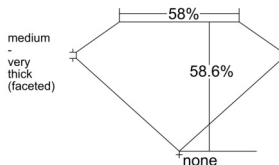

GIA®

FACSIMILE

GIA REPORT 6511010029

Verify this report at GIA.edu

GIA NATURAL DIAMOND DOSSIER®

December 17, 2024
GIA Report Number 6511010029
Shape and Cutting Style ..... Heart Brilliant
Measurements ..... 4.44 x 5.12 x 3.00 mm

GRADING RESULTS

Carat Weight ..... 0.41 carat
Color Grade ..... F
Clarity Grade VVS2

ADDITIONAL GRADING INFORMATION

Polish ..... Excellent
Symmetry ..... Excellent
Fluorescence ..... None
Clarity Characteristics..... Cloud, Pinpoint, Indented Natural
Inscription(s): GIA 6511010029

PROPORTIONS

Profile not to actual proportions

GRADING SCALES

GIA COLOR SCALE		GIA CLARITY SCALE			
COLORLESS	D	VERY VERY SLIGHTLY INCLUDED	FLAWLESS		
	E		INTERNALLY FLAWLESS		
	F	VERY SLIGHTLY INCLUDED	VVS₁		
	G		VVS₂		
	H		VS₁		
	NEAR COLORLESS	I	SLIGHTLY INCLUDED	VS₂	
		J		SI₁	
		FAINT	K	INCLUDED	SI₂
			L		I₁
			M		I₂
VERT LIGHT	N	INCLUDED	I₃		
	O				
	P				
	Q				
	R				
LIGHT	S				
	T				
	U				
	V				
	W				
X					
Y					
Z