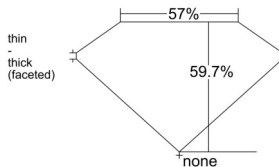

GIA®

FACSIMILE

GIA REPORT 6511010736

Verify this report at GIA.edu

GIA NATURAL DIAMOND DOSSIER®

December 17, 2024
GIA Report Number 6511010736
Shape and Cutting Style ..... Heart Brilliant
Measurements ..... 4.70 x 5.52 x 3.30 mm

GRADING RESULTS

Carat Weight ..... 0.51 carat
Color Grade ..... G
Clarity Grade VS2

ADDITIONAL GRADING INFORMATION

Polish ..... Excellent
Symmetry ..... Excellent
Fluorescence ..... None
Clarity Characteristics ..... Crystal, Cloud
Inscription(s): GIA 6511010736

PROPORTIONS

Profile not to actual proportions

GRADING SCALES

GIA COLOR SCALE		GIA CLARITY SCALE			
COLORLESS	D	VERY VERY SLIGHTLY INCLUDED	FLAWLESS		
	E		INTERNALLY FLAWLESS		
	F	VERY SLIGHTLY INCLUDED	VVS₁		
	G		VVS₂		
	H		VS₁		
	NEAR COLORLESS	I	SLIGHTLY INCLUDED	VS₂	
		J		SI₁	
		FAINT	K	INCLUDED	SI₂
			L		I₁
			M		I₂
VERT LIGHT	N	LIGHT	I₃		
	O				
	P				
	Q				
	R