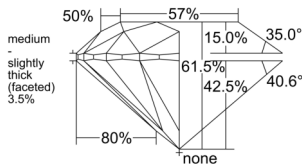

GIA®

FACSIMILE

GIA REPORT 6511014471

Verify this report at GIA.edu

GIA NATURAL DIAMOND DOSSIER®

December 18, 2024
GIA Report Number 6511014471
Shape and Cutting Style ..... Round Brilliant
Measurements ..... 4.86 - 4.88 x 2.99 mm

GRADING RESULTS

Carat Weight ..... 0.44 carat
Color Grade ..... D
Clarity Grade VS1
Cut Grade ..... Excellent

ADDITIONAL GRADING INFORMATION

Polish ..... Excellent
Symmetry ..... Excellent
Fluorescence ..... None
Clarity Characteristics ..... Cloud, Needle, Pinpoint
Inscription(s): GIA 6511014471

PROPORTIONS

GRADING SCALES

GIA COLOR SCALE	GIA CLARITY SCALE	GIA CUT SCALE
COLOURLESS	FLAWLESS	EXCELLENT
D	INTERNALLY FLAWLESS	
E	VVS₁	VERY GOOD
F		
G	VVS₂	
H	VS₁	GOOD
I		
J	VS₂	
K	SI₁	FAIR
L		
M	SI₂	
N	I₁	POOR
O		
P	I₂	
Q	I₃	
R		
S		
T		
U		
V		
W		
X		
Y		
Z